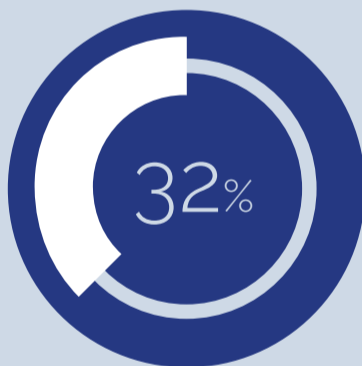

By switching to a hybrid company car fleet we have reduced our CO2 emissions by:

By moving to our electronic payslip system we have reduced our paper consumption by

312 reams every year.